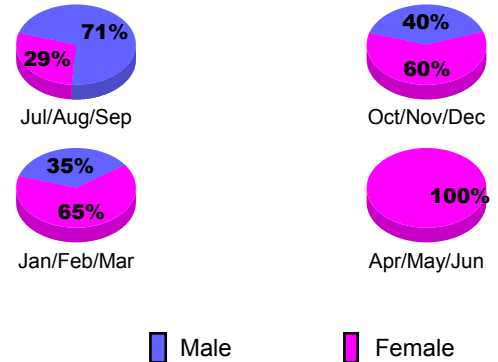

**Club Results 2012-2013**

Goal, New, Dropped, Gain/Loss

**YTD Status Quo Clubs 2012-2013**

Status Quo Clubs Compared to Status Quo Members

**Club Gain/Loss 2012-2013**

**MEMBERSHIP**

| Month            | Net Memb Goal | Actual New Memb | Actual Dropped Memb | Gain/Loss of Memb |
|------------------|---------------|-----------------|---------------------|-------------------|
| <b>2012-2013</b> |               |                 |                     |                   |
| Jul/Aug/Sep      | -18           | 27              | 47                  | -20               |
| Oct/Nov/Dec      | -10           | 36              | 32                  | 4                 |
| Jan/Feb/Mar      | -16           | 35              | 10                  | 25                |
| Apr/May/June     | 46            | 22              | 15                  | 7                 |
| <b>Totals</b>    | <b>2</b>      | <b>120</b>      | <b>104</b>          | <b>16</b>         |

**Membership Results 2012-2013**

Goal, New, Dropped, Gain/Loss

**Gender Comparison 2012-2013**

**Membership Gain/Loss 2012-2013**