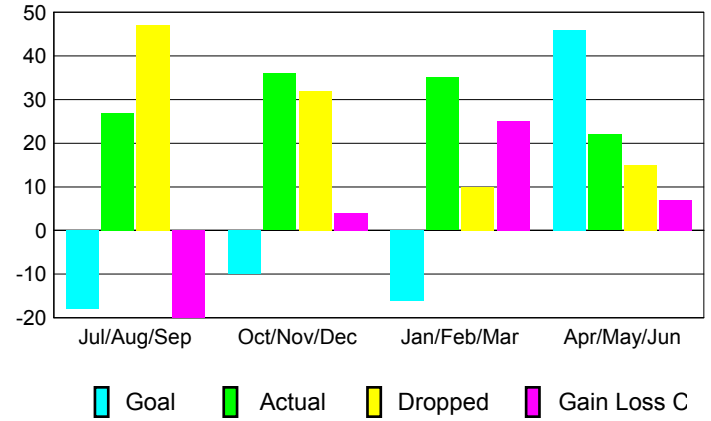

GMT: **JERRY SMITH**

Location: **PENNSYLVANIA**

GMT CA: **1**

**CLUBS**

| Month            | New Club Goal | Actual New Clubs | Actual Dropped Clubs | Gain/Loss of Clubs |
|------------------|---------------|------------------|----------------------|--------------------|
| <b>2012-2013</b> |               |                  |                      |                    |
| Jul/Aug/Sep      | 0             | 0                | 0                    | 0                  |
| Oct/Nov/Dec      | 0             | 0                | 0                    | 0                  |
| Jan/Feb/Mar      | 0             | 0                | 0                    | 0                  |
| Apr/May/June     | 2             | 0                | 0                    | 0                  |
| <b>Totals</b>    | <b>2</b>      | <b>0</b>         | <b>0</b>             | <b>0</b>           |

**Club Results 2012-2013**

Goal, New, Dropped, Gain/Loss

**YTD Status Quo Clubs 2012-2013**

Status Quo Clubs Compared to Status Quo Members

**Club Gain/Loss 2012-2013**

**MEMBERSHIP**

| Month            | Net Memb Goal | Actual New Memb | Actual Dropped Memb | Gain/Loss of Memb |
|------------------|---------------|-----------------|---------------------|-------------------|
| <b>2012-2013</b> |               |                 |                     |                   |
| Jul/Aug/Sep      | -18           | 27              | 47                  | -20               |
| Oct/Nov/Dec      | -10           | 36              | 32                  | 4                 |
| Jan/Feb/Mar      | -16           | 35              | 10                  | 25                |
| Apr/May/June     | 46            | 22              | 15                  | 7                 |
| <b>Totals</b>    | <b>2</b>      | <b>120</b>      | <b>104</b>          | <b>16</b>         |

**Membership Results 2012-2013**

Goal, New, Dropped, Gain/Loss

**Gender Comparison 2012-2013**

**Membership Gain/Loss 2012-2013**